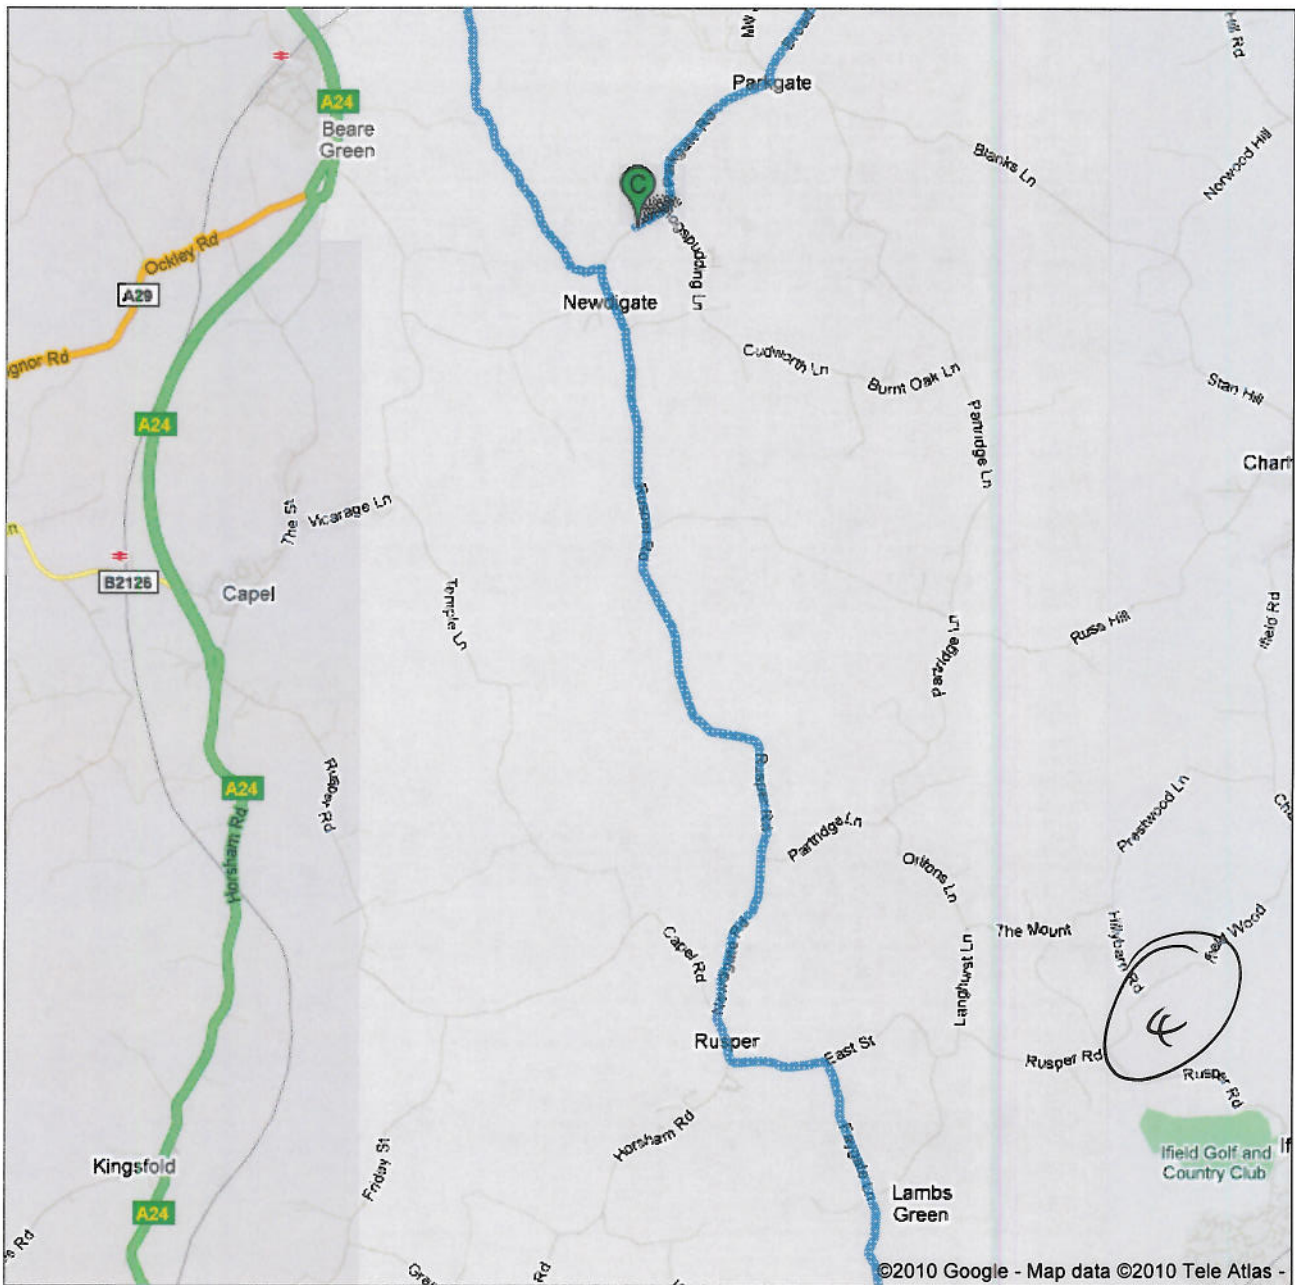

Directions to Parkgate Rd  
~~41.9 mi~~ about 1 hour 30 mins  
61 miles

Directions to Parkgate Rd  
~~44.9 mi~~  
61 about 1 hour 30 mins

Directions to Parkgate Rd  
~~44.8~~ mi – about 1 hour 30 mins  
61

©2010 Google - Map data ©2010 Tele Atlas

Directions to Parkgate Rd  
41.9 mi – about 1 hour 30 mins

Directions to Parkgate Rd  
41.9 mi – about 1 hour 30 mins

Directions to Parkgate Rd  
41.9 mi – about 1 hour 30 mins

Directions to Parkgate Rd  
41.9 mi – about 1 hour 30 mins

©2010 Google - Map data ©2010 Tele Atlas -

Directions to Parkgate Rd  
41.9 mi – about 1 hour 30 mins