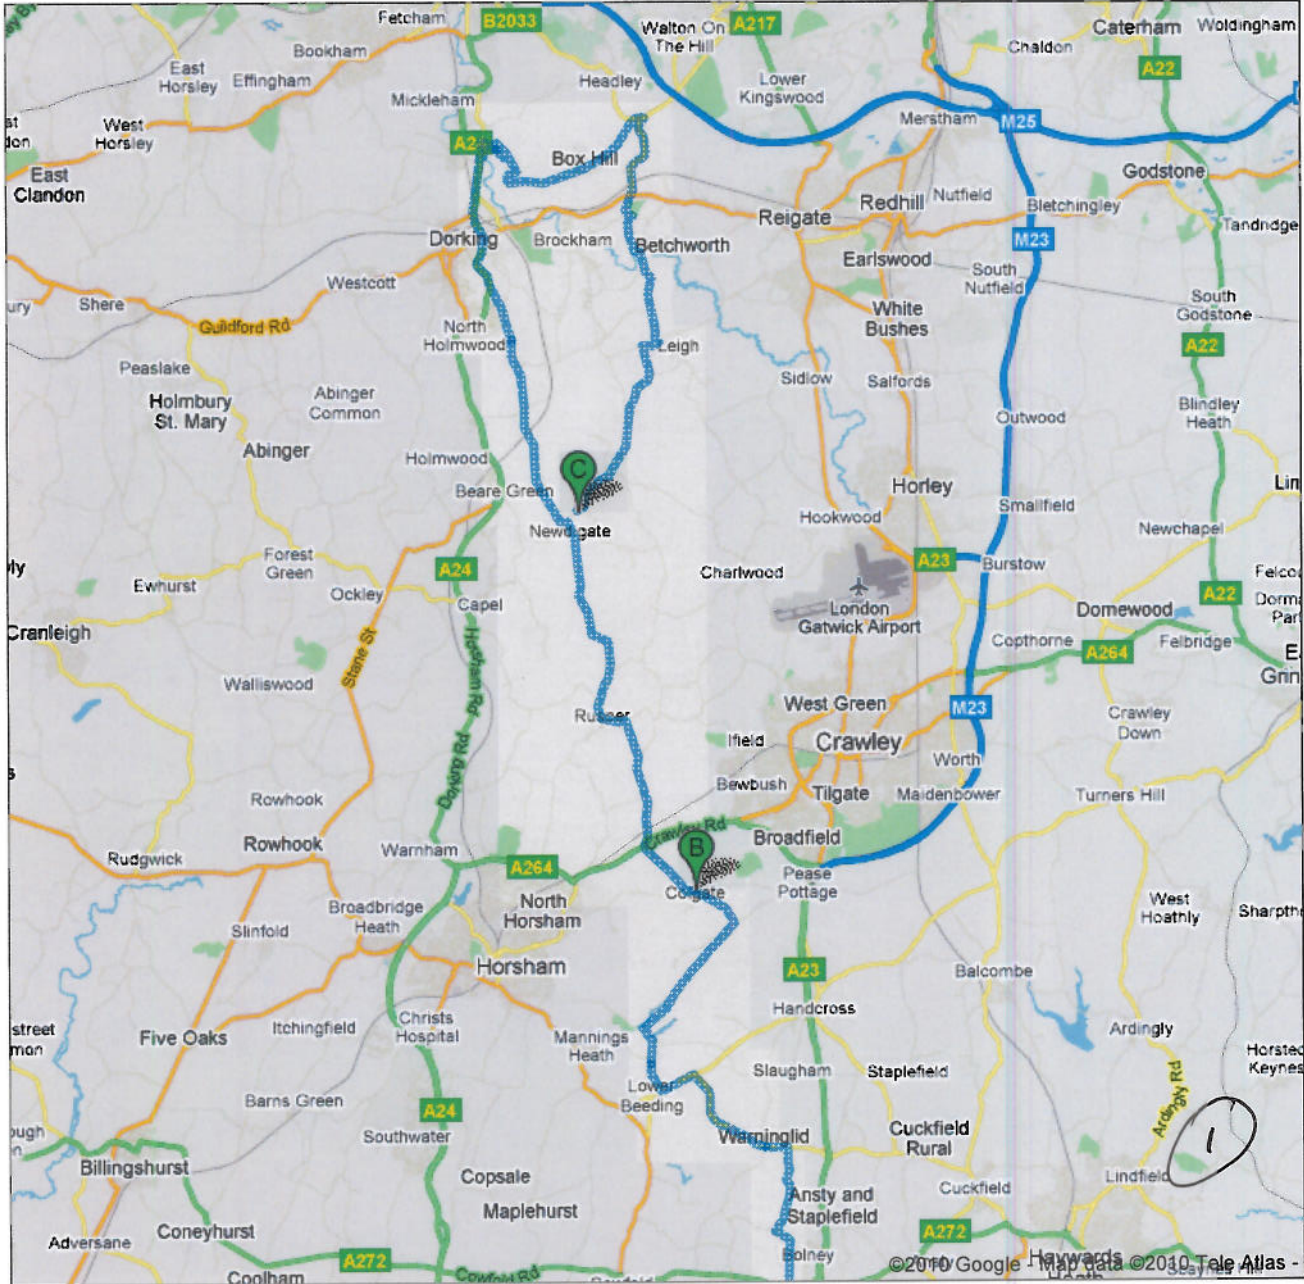

Directions to Parkgate Rd  
~~41.9 mi~~ about 1 hour 30 mins  
61 miles

Directions to Parkgate Rd  
~~44.9 mi~~  
61 about 1 hour 30 mins

Directions to Parkgate Rd  
~~44.8~~ mi – about 1 hour 30 mins  
61

©2010 Google - Map data ©2010 Tele Atlas

Directions to Parkgate Rd  
41.9 mi – about 1 hour 30 mins

Directions to Parkgate Rd  
41.9 mi – about 1 hour 30 mins

Directions to Parkgate Rd  
41.9 mi – about 1 hour 30 mins

Directions to Parkgate Rd  
41.9 mi – about 1 hour 30 mins

©2010 Google - Map data ©2010 Tele Atlas -

Directions to Parkgate Rd  
41.9 mi – about 1 hour 30 mins