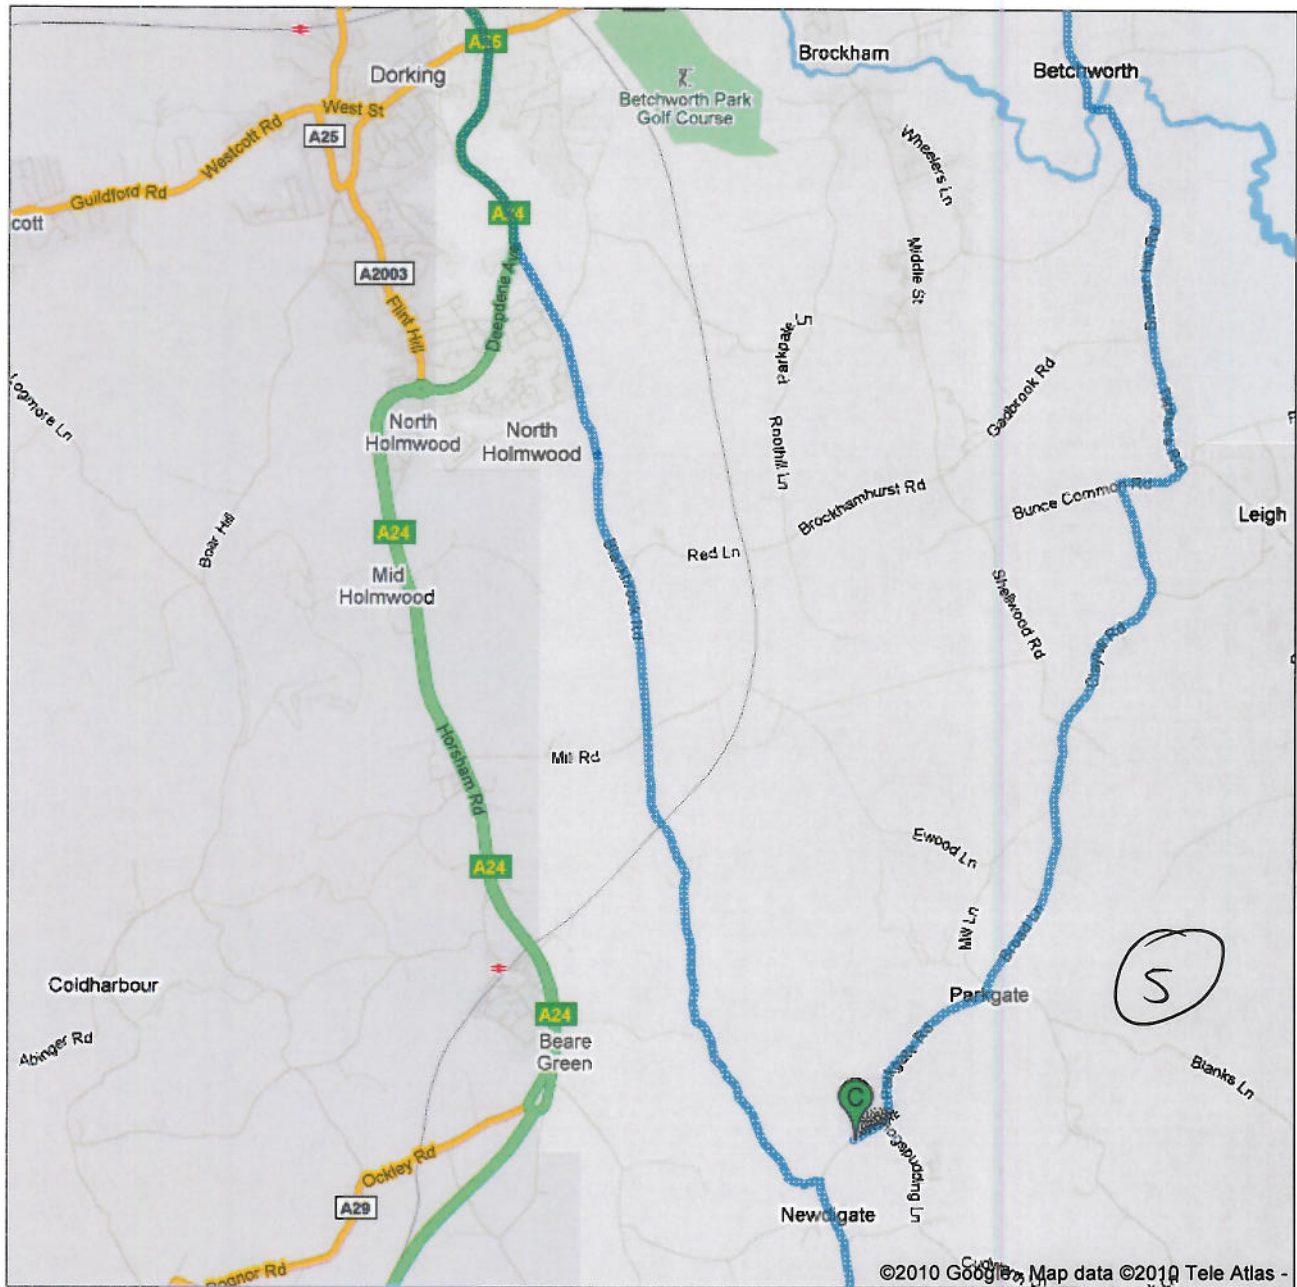

Directions to Parkgate Rd  
~~41.9 mi~~ about 1 hour 30 mins  
61 miles

Directions to Parkgate Rd  
~~44.9 mi~~  
61 about 1 hour 30 mins

Directions to Parkgate Rd  
~~44.8~~ mi – about 1 hour 30 mins  
61

©2010 Google - Map data ©2010 Tele Atlas

Directions to Parkgate Rd  
41.9 mi – about 1 hour 30 mins

Directions to Parkgate Rd  
41.9 mi – about 1 hour 30 mins

Directions to Parkgate Rd  
41.9 mi – about 1 hour 30 mins

Directions to Parkgate Rd  
41.9 mi – about 1 hour 30 mins

©2010 Google - Map data ©2010 Tele Atlas -

Directions to Parkgate Rd  
41.9 mi – about 1 hour 30 mins