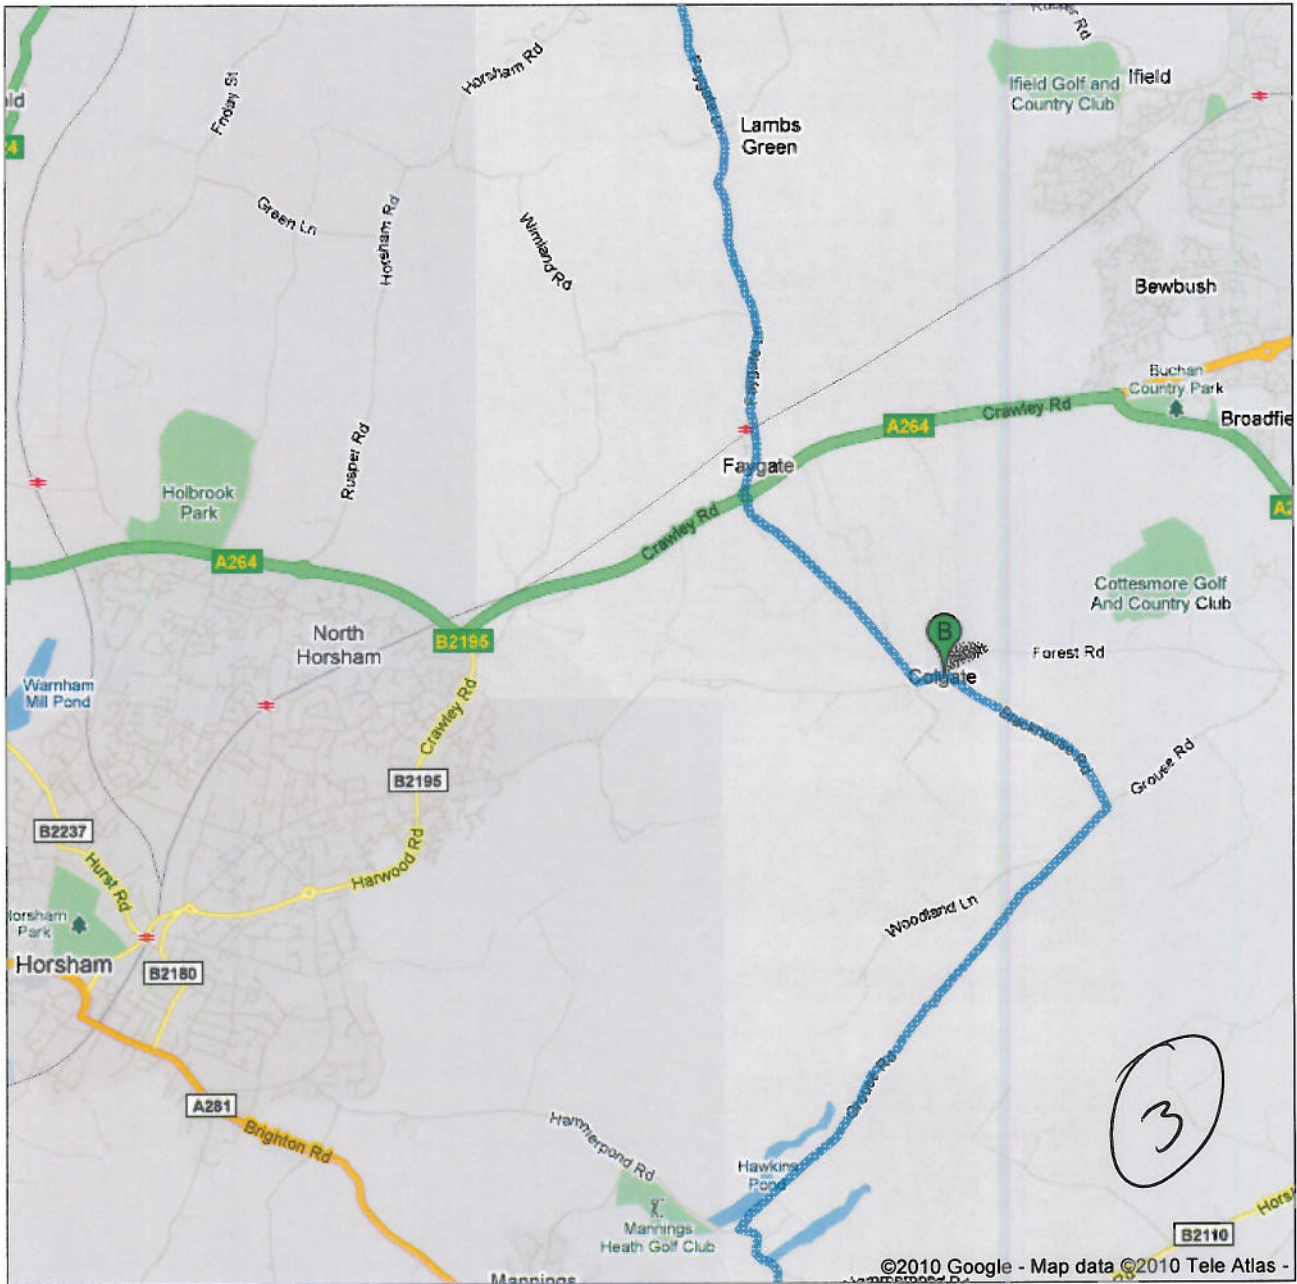

Directions to Parkgate Rd  
~~41.9 mi~~ about 1 hour 30 mins  
61 miles

Directions to Parkgate Rd  
~~44.9 mi~~  
61 about 1 hour 30 mins

Directions to Parkgate Rd  
~~44.8~~ mi – about 1 hour 30 mins  
61

©2010 Google - Map data ©2010 Tele Atlas

Directions to Parkgate Rd  
41.9 mi – about 1 hour 30 mins

Directions to Parkgate Rd  
41.9 mi – about 1 hour 30 mins

Directions to Parkgate Rd  
41.9 mi – about 1 hour 30 mins

Directions to Parkgate Rd  
41.9 mi – about 1 hour 30 mins

©2010 Google - Map data ©2010 Tele Atlas -

Directions to Parkgate Rd  
41.9 mi – about 1 hour 30 mins