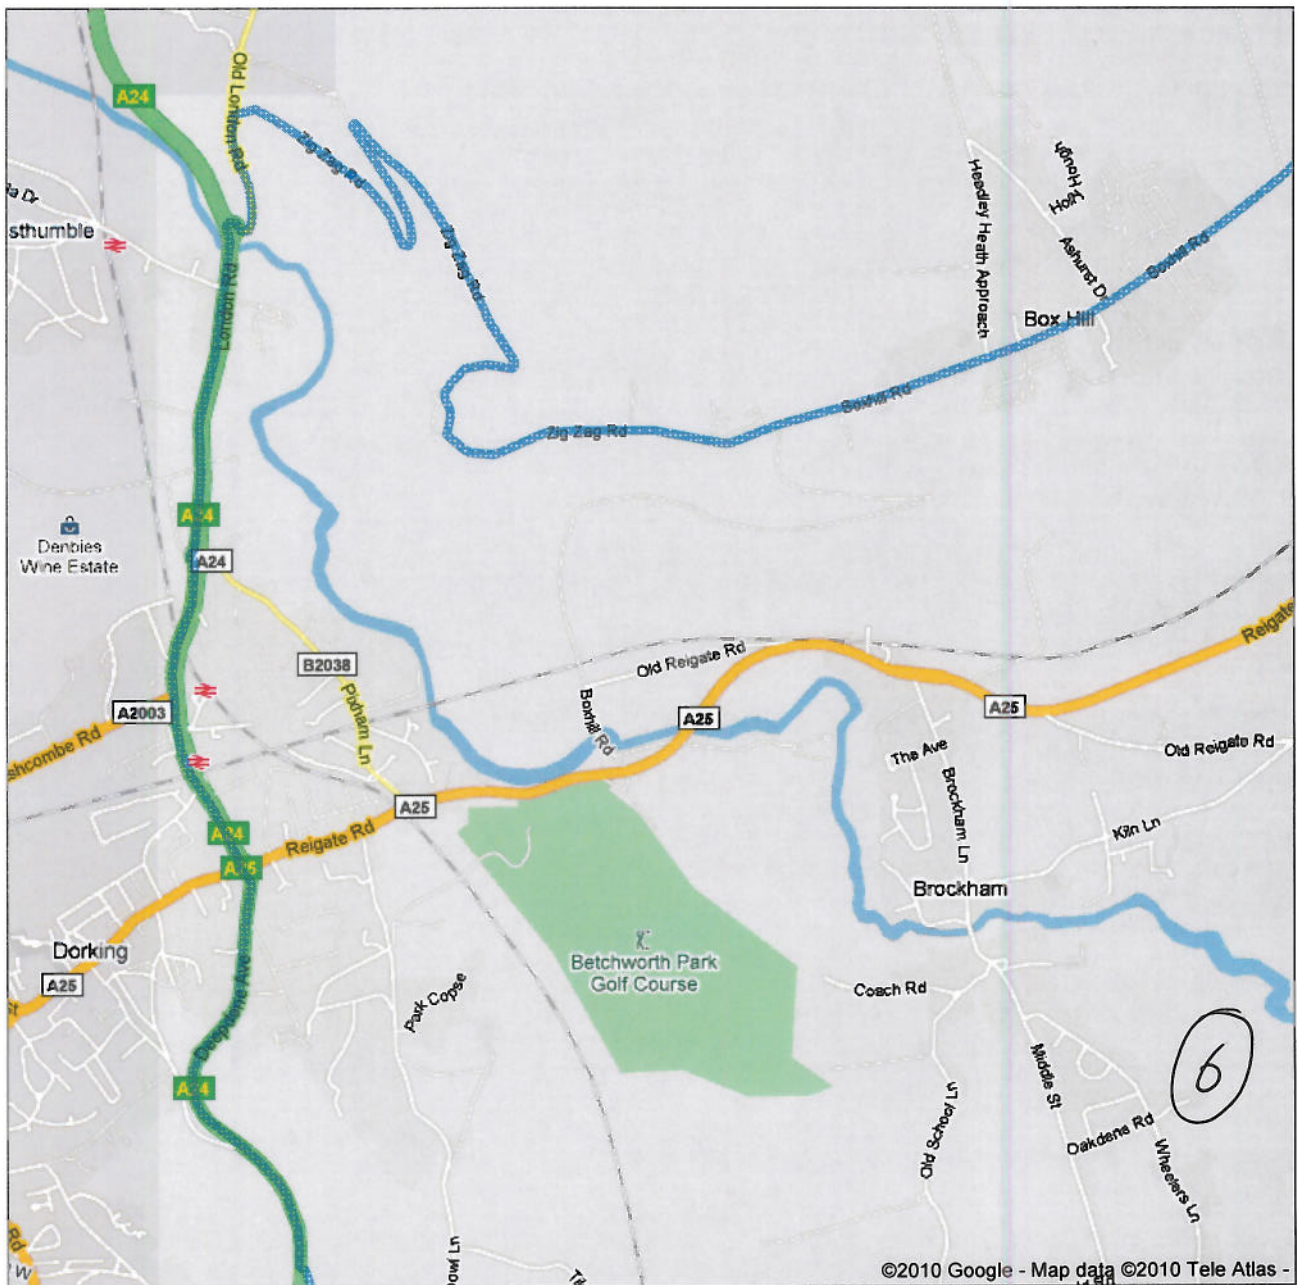

Directions to Parkgate Rd  
~~41.9 mi~~ about 1 hour 30 mins  
61 miles

Directions to Parkgate Rd  
~~44.9 mi~~  
61 about 1 hour 30 mins

Directions to Parkgate Rd  
~~44.8~~ mi – about 1 hour 30 mins  
61

©2010 Google - Map data ©2010 Tele Atlas

Directions to Parkgate Rd  
41.9 mi – about 1 hour 30 mins

Directions to Parkgate Rd  
41.9 mi – about 1 hour 30 mins

Directions to Parkgate Rd  
41.9 mi – about 1 hour 30 mins

Directions to Parkgate Rd  
41.9 mi – about 1 hour 30 mins

©2010 Google - Map data ©2010 Tele Atlas -

Directions to Parkgate Rd  
41.9 mi – about 1 hour 30 mins